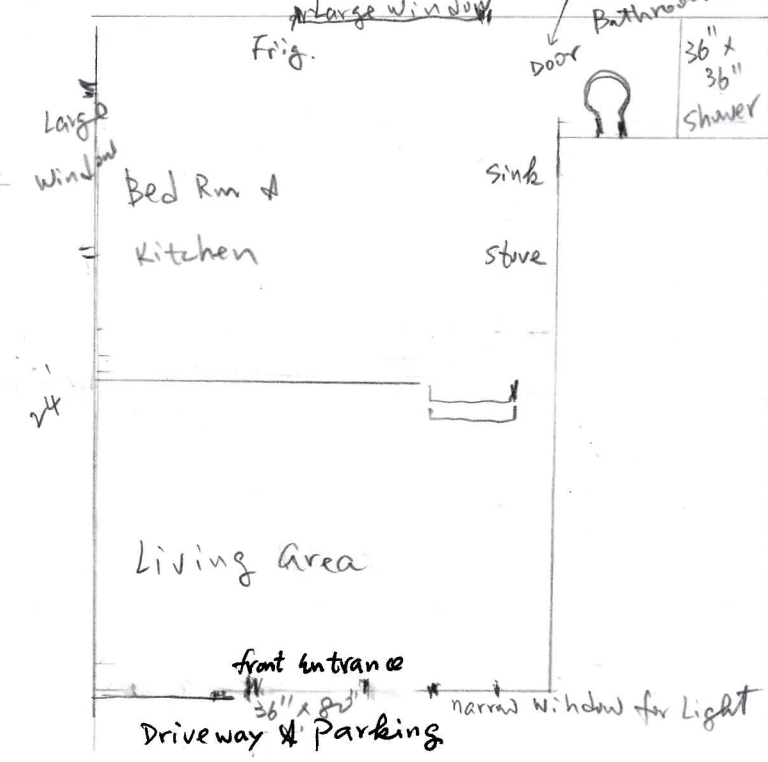

Conditional Use for 4 units - apt. #6, #8, apt. 2635, 2633
 2627 Stillwater Rd. E, Maplewood.

apt #6 Studio
 approx 330 sq ft.

apt. #8 Two Room Studio approx 340 sq ft.

← Stillwater Rd. E →

Ferndale Rd.

2633 One bed room. apt. appx. 553 sq ft.

Stillwater Rd E.

2635 Studio approx 335 sq ft

↓ Stillwater Rd. E