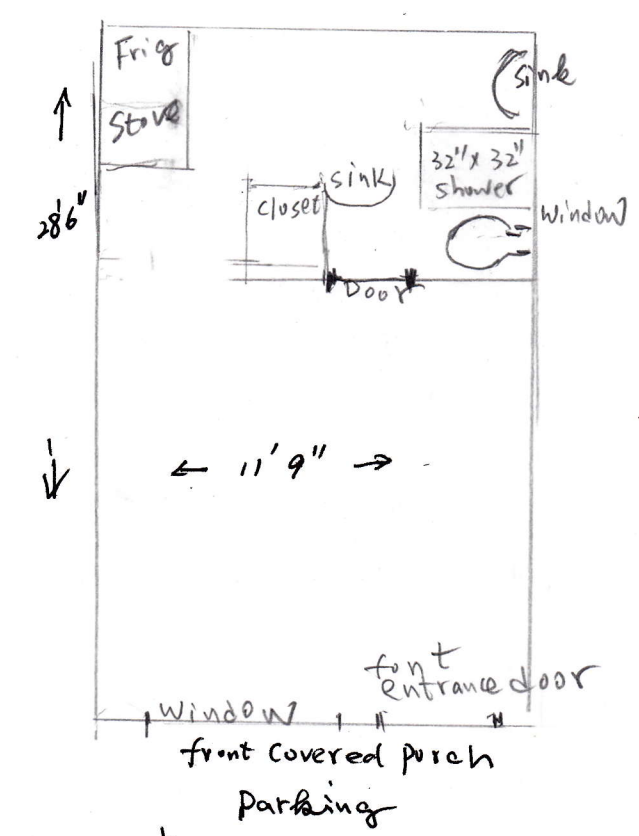

Conditional Use for 4 units - apt. #6, #8, apt. 2635, 2633
 2627 Stillwater Rd. E, Maplewood.

apt #6 Studio
 approx 330 sq ft.

apt. #8 Two Room Studio approx 340 sq ft.

← Stillwater Rd. E →

Ferndale Rd.

2633 One bed room. apt. appx. 553 sq ft.

Stillwater Rd E.

2635 Studio approx 335 sq ft

↓ Stillwater Rd. E