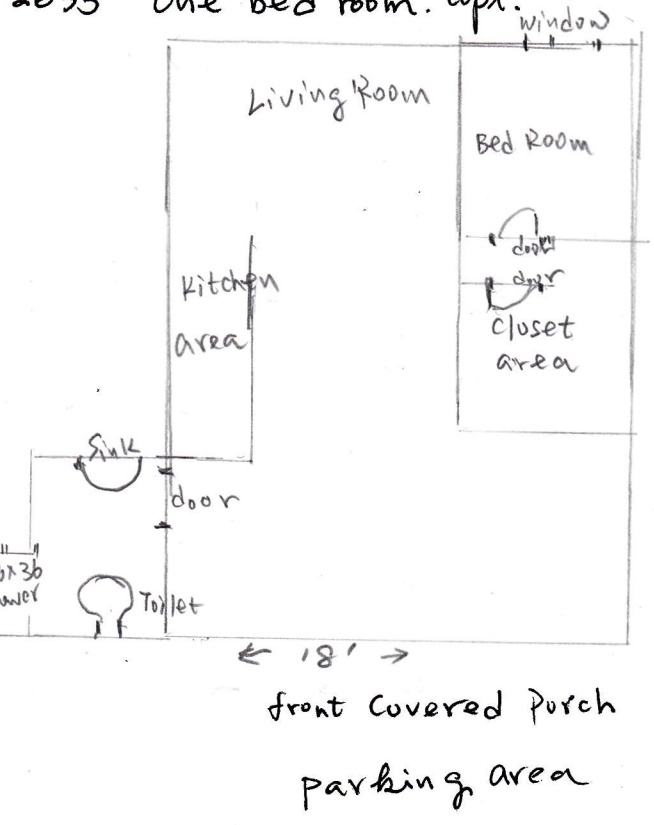

Conditional Use for 4 units - apt. #6, #8, apt. 2635, 2633
 2627 Stillwater Rd. E, Maplewood.

apt #6 Studio
 approx 330 sq ft.

apt. #8 Two Room Studio approx 340 sq ft.

← Stillwater Rd. E →

Ferndale Rd.

2633 One bed room. apt. appx. 553 sq ft.

Stillwater Rd E.

2635 Studio approx 335 sq ft

↓ Stillwater Rd. E