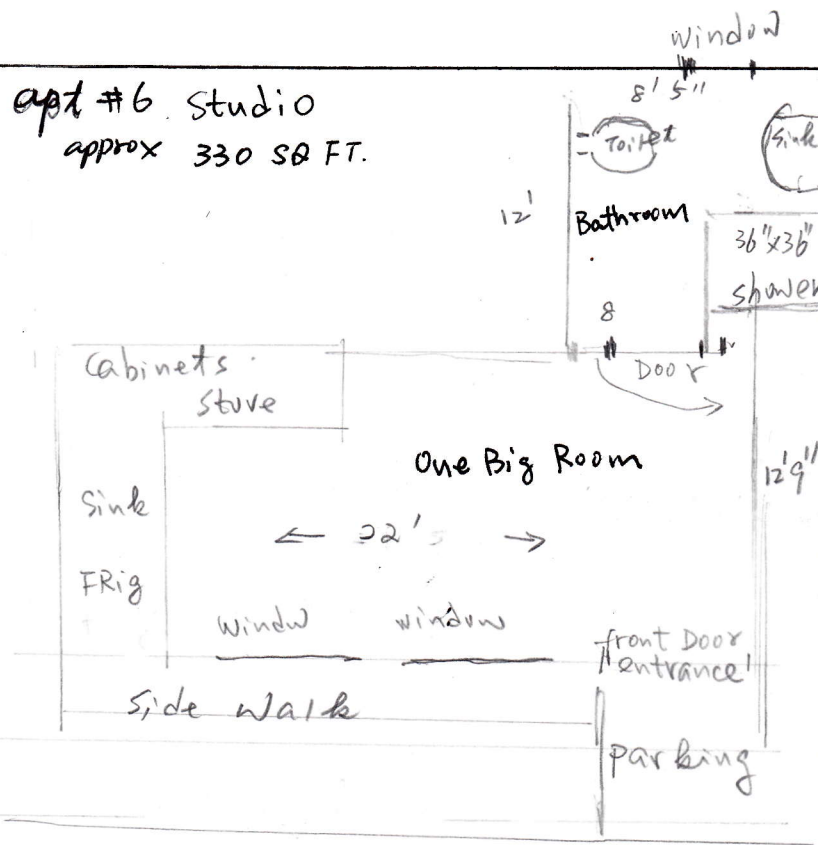

Conditional Use for 4 units - apt. #6, #8, apt. 2635, 2633
 2627 Stillwater Rd. E, Maplewood.

apt #6 Studio
 approx 330 sq ft.

apt. #8 Two Room Studio approx 340 sq ft.

← Stillwater Rd. E →

Ferndale Rd.

2633 One bed room. apt. appx. 553 sq ft.

Stillwater Rd E.

2635 Studio approx 335 sq ft

↓ Stillwater Rd. E