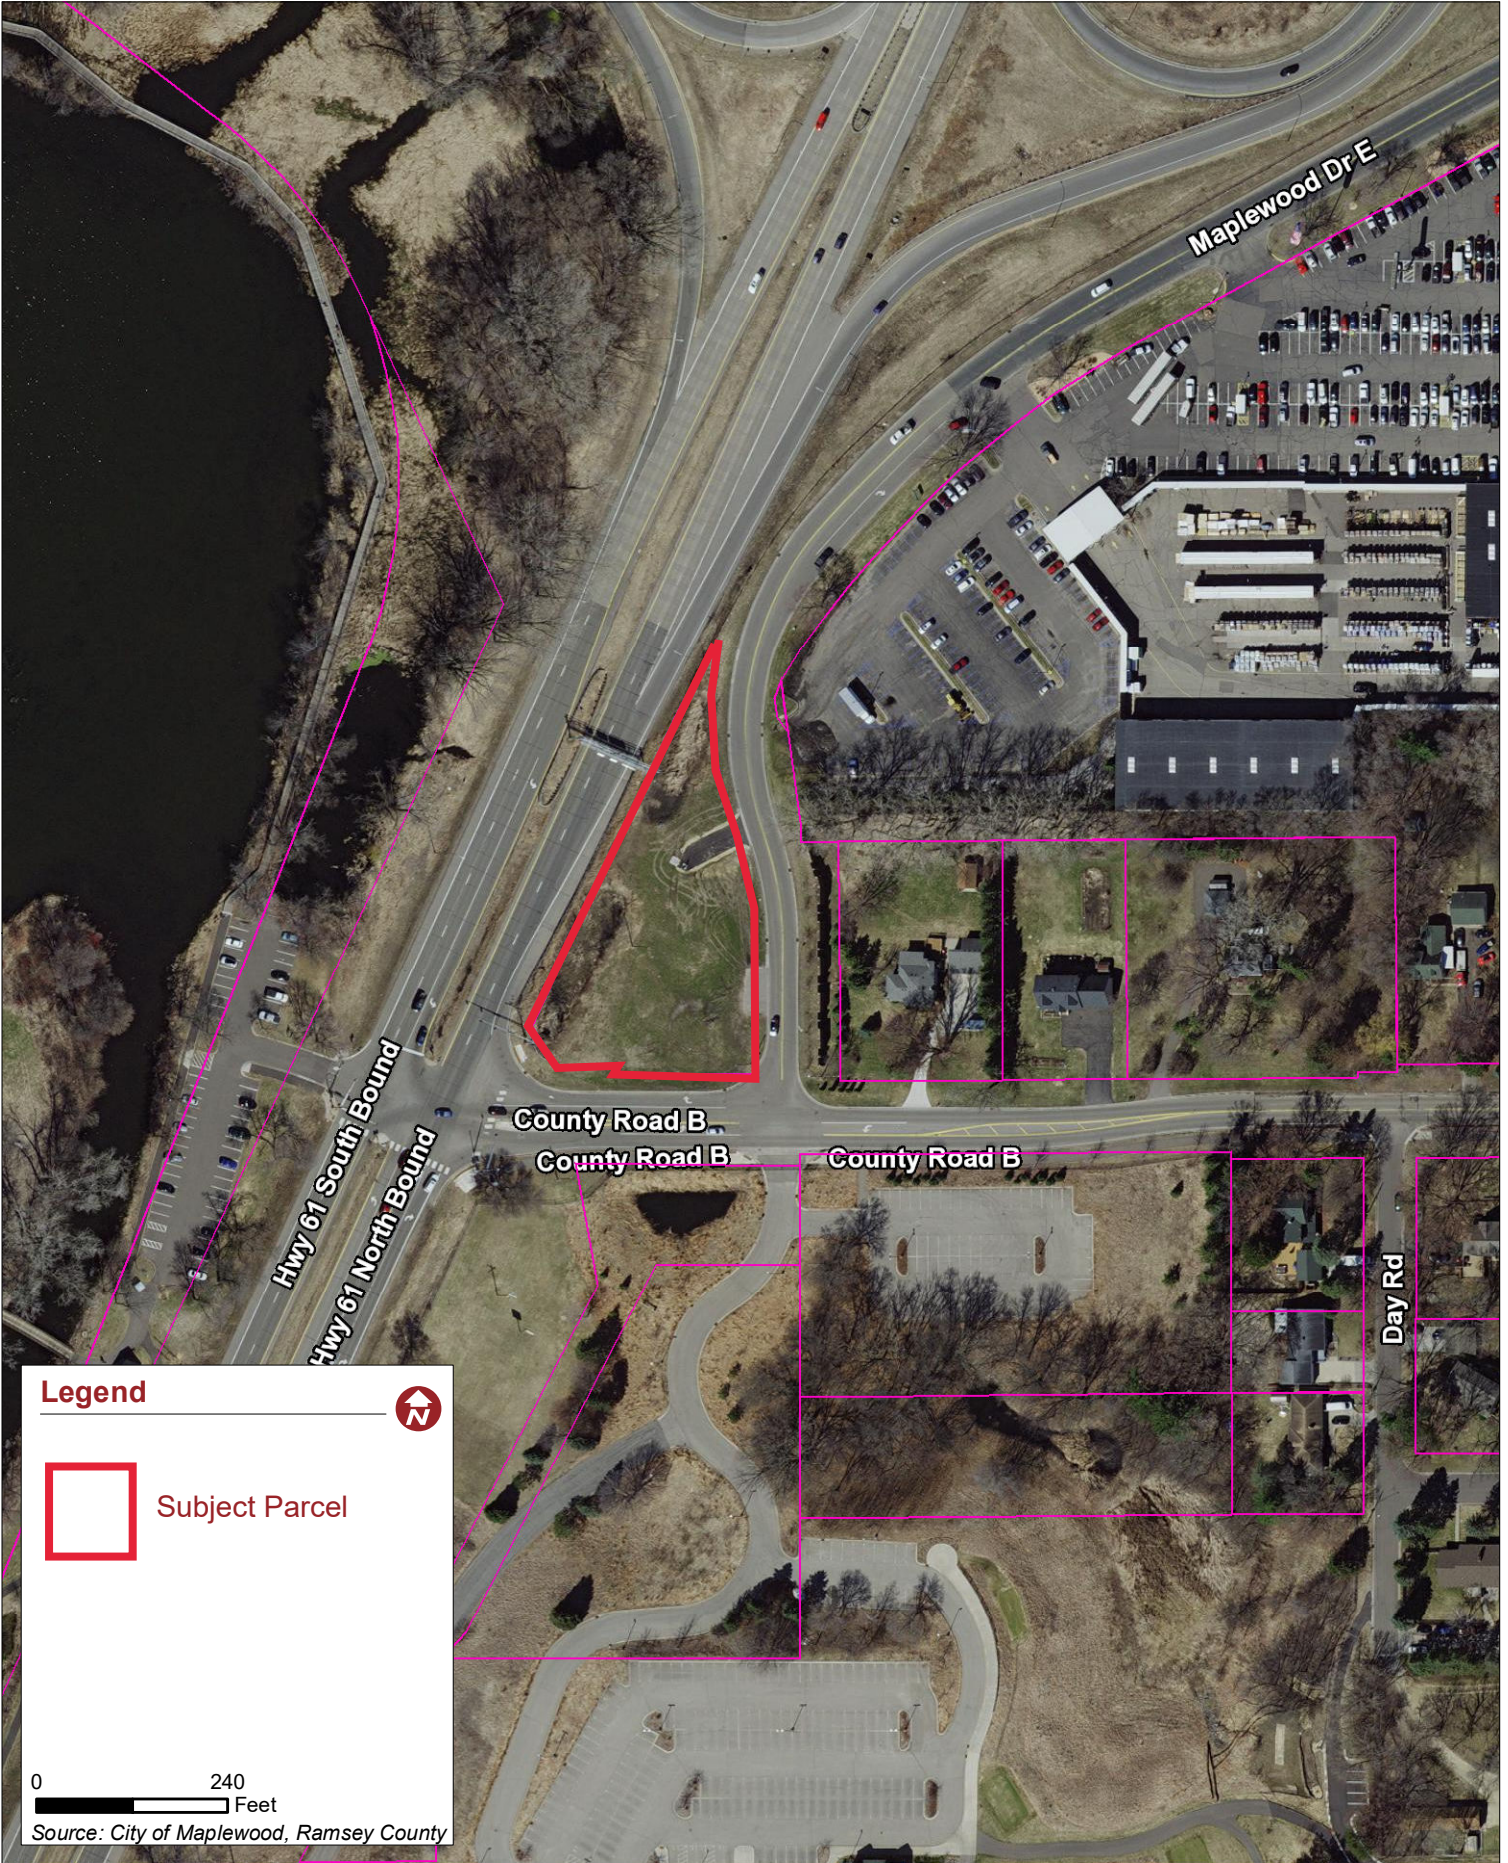

# Overview Map - 2228 Maplewood Drive

City of Maplewood

December 22, 2021

## Legend

Subject Parcel

0 240  
Feet

Source: City of Maplewood, Ramsey County