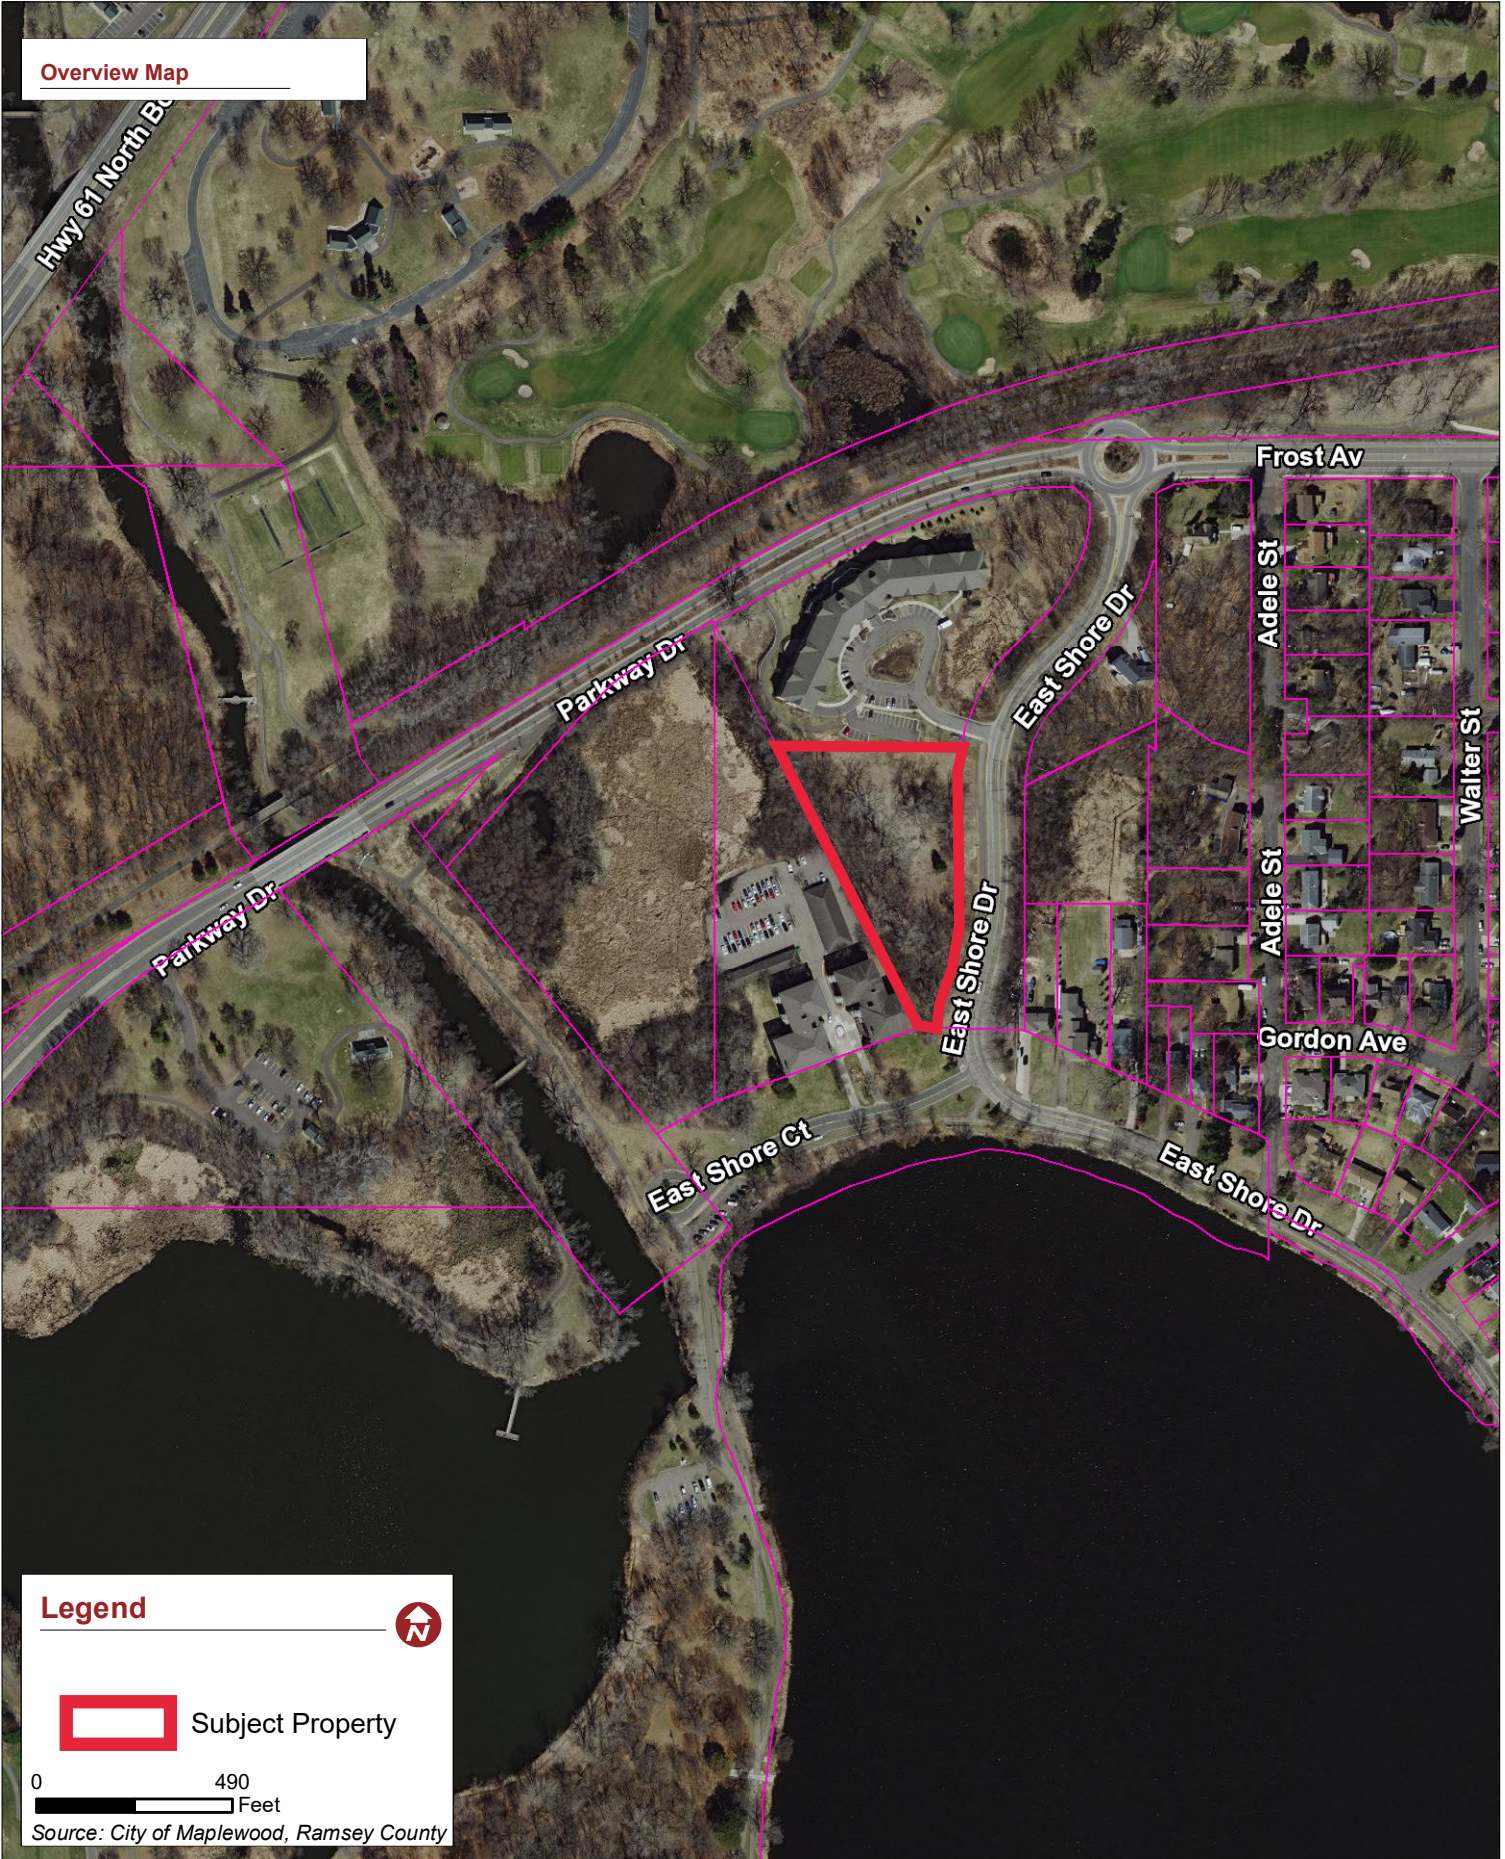

Overview Map

Legend

Subject Property

0 490 Feet

Source: City of Maplewood, Ramsey County