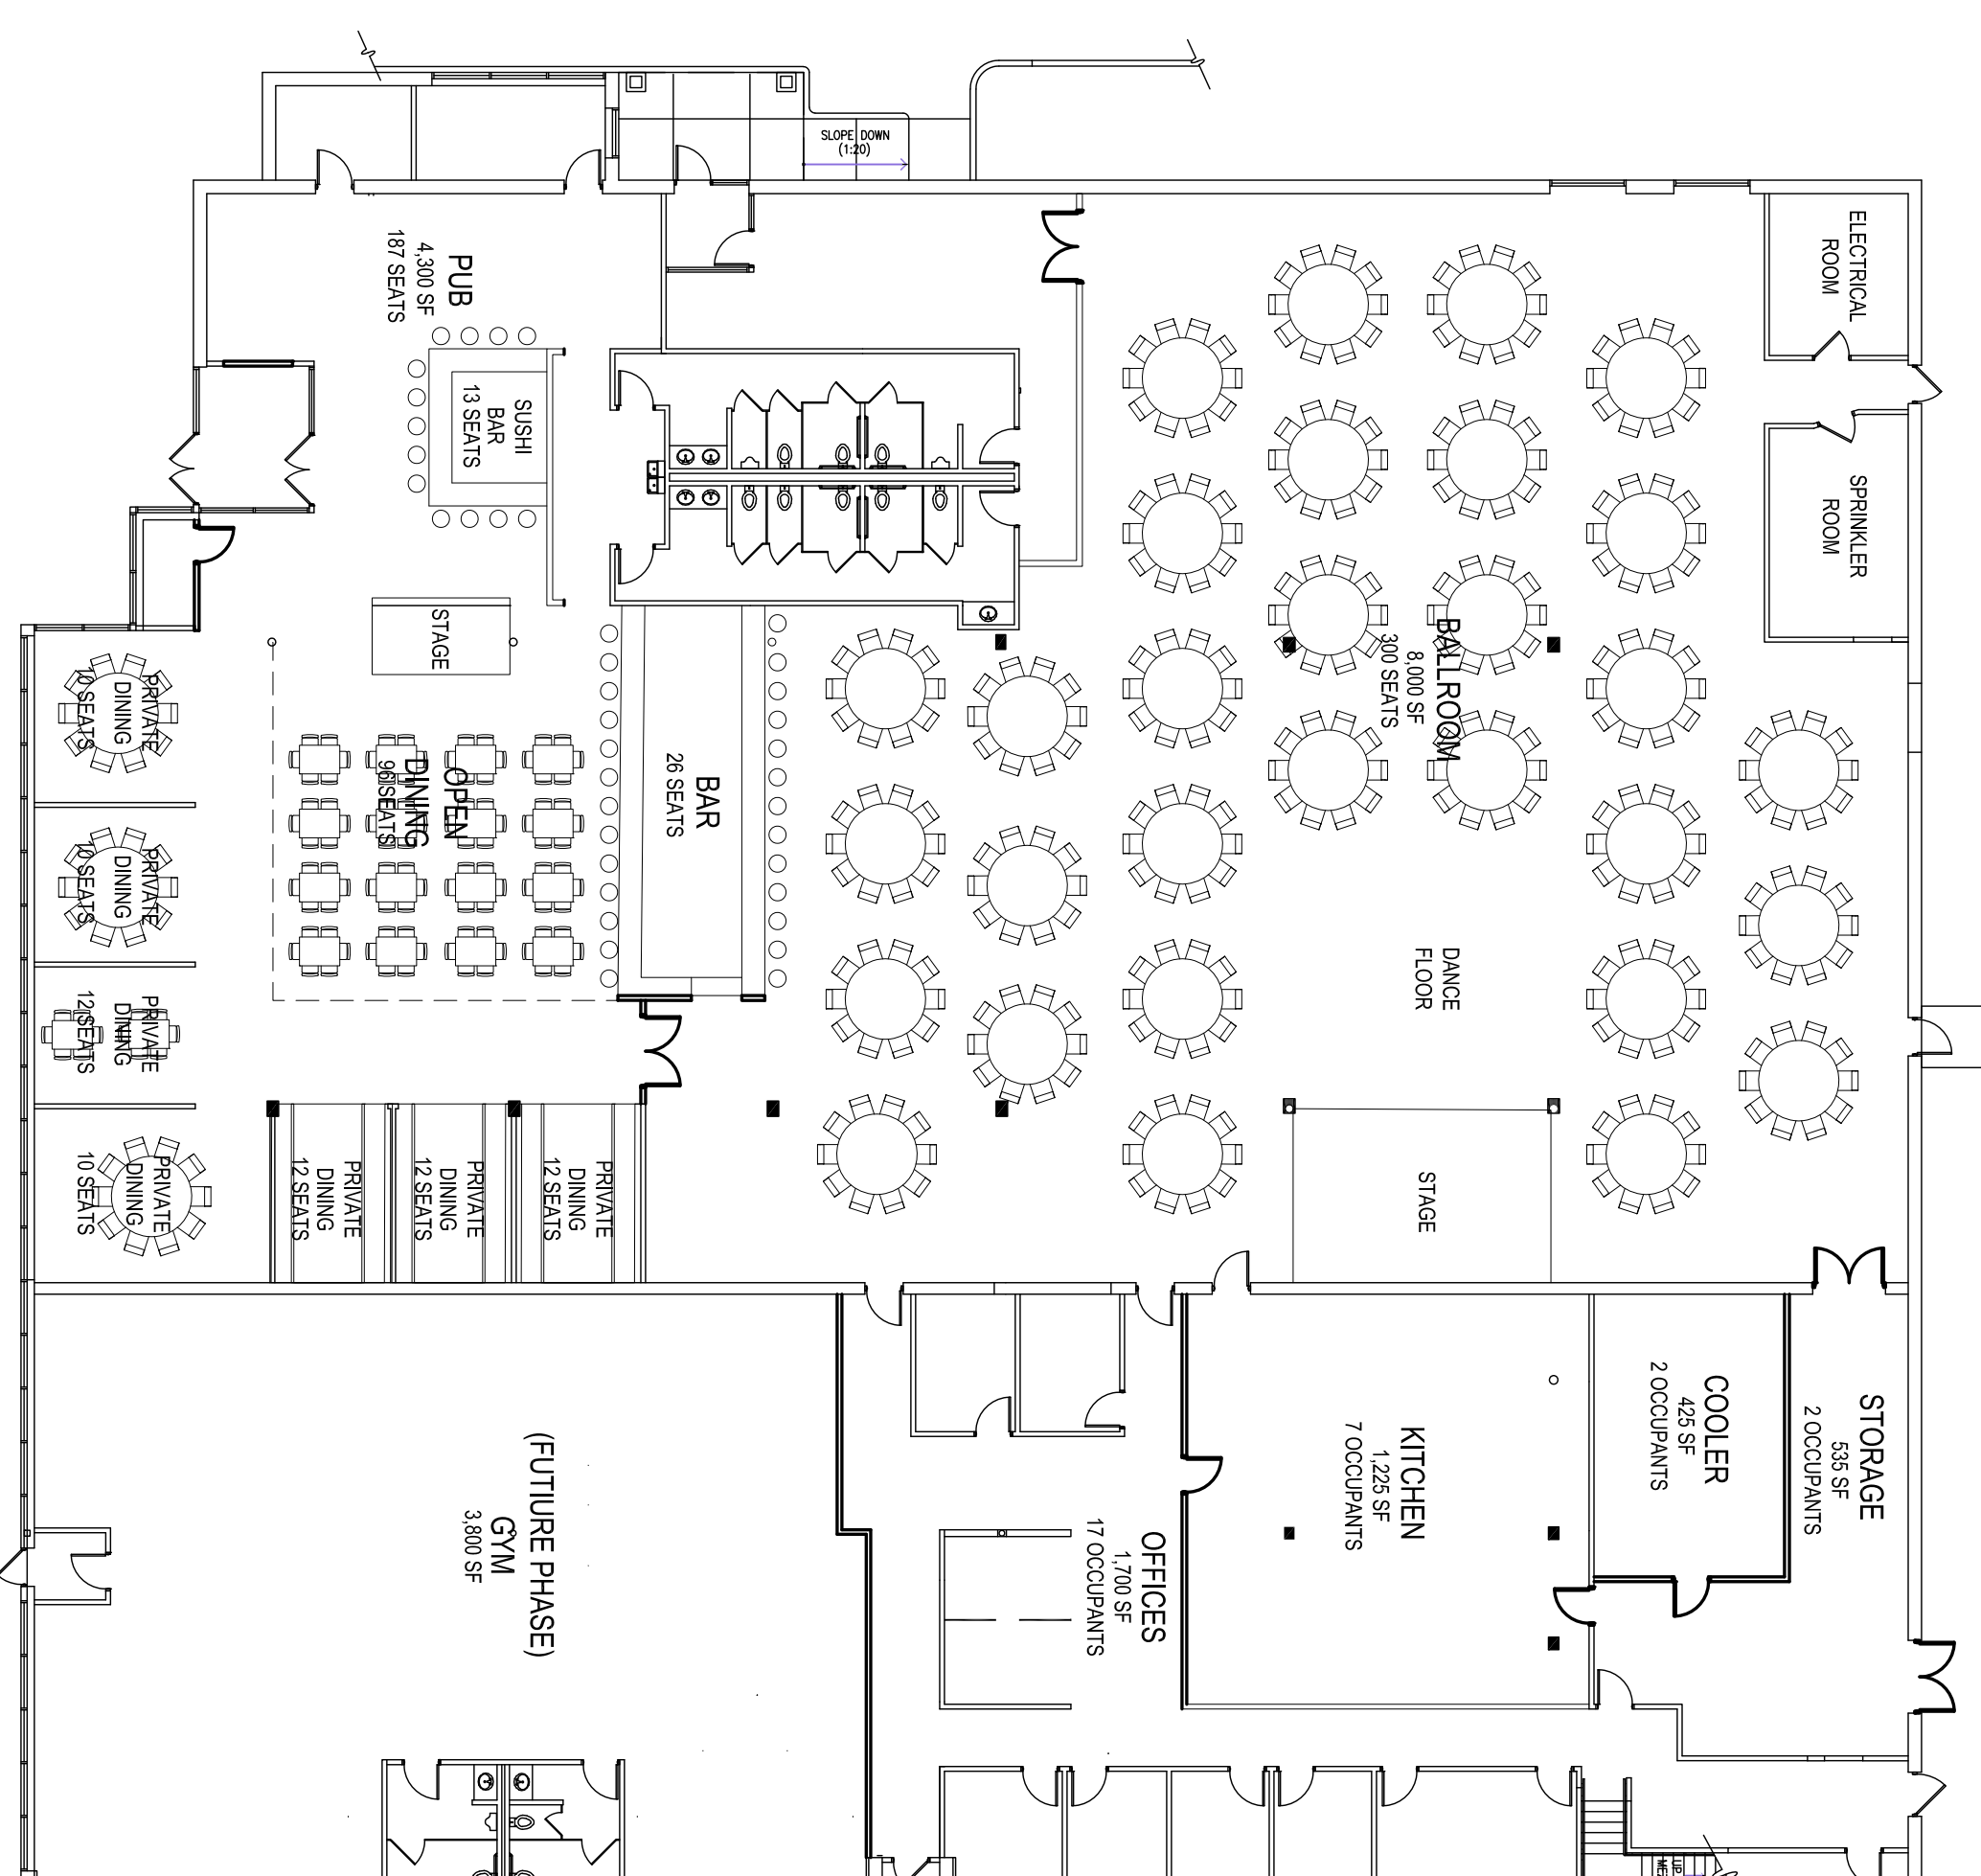

**MAPLEWOOD
EVENTS CENTER**
White Bear Ave & Ripley Ave,
Maplewood MN

NO	ISSUE	DATE
Sheet Information		
Date	7/9/2016	
Job Number		
Drawn	DH	
Checked	DH	
Approved		

FLOOR PLANS

A200

Sheet